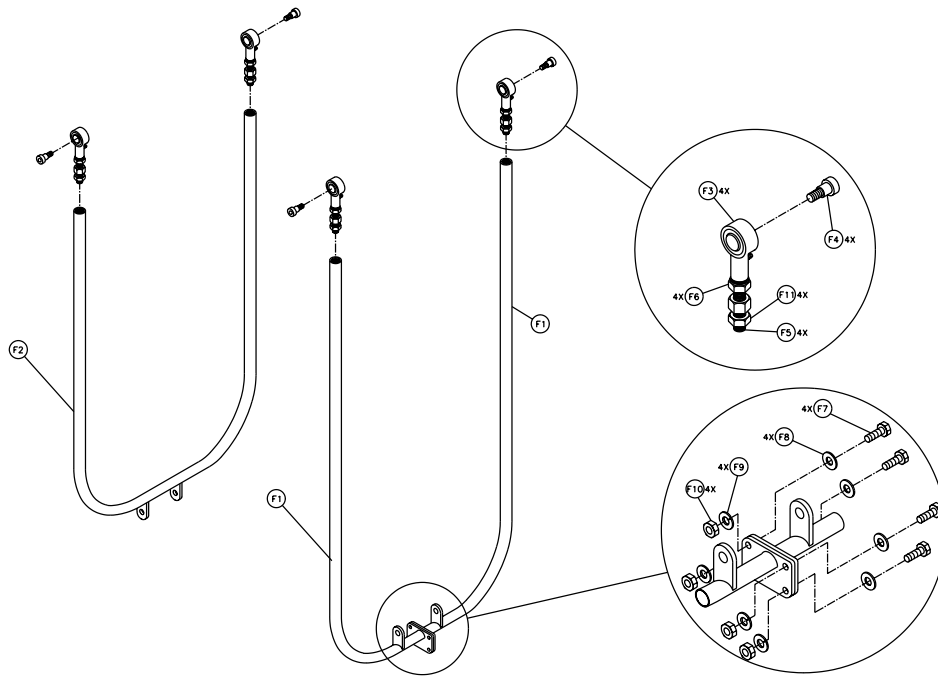

CONNECTING LINKAGE