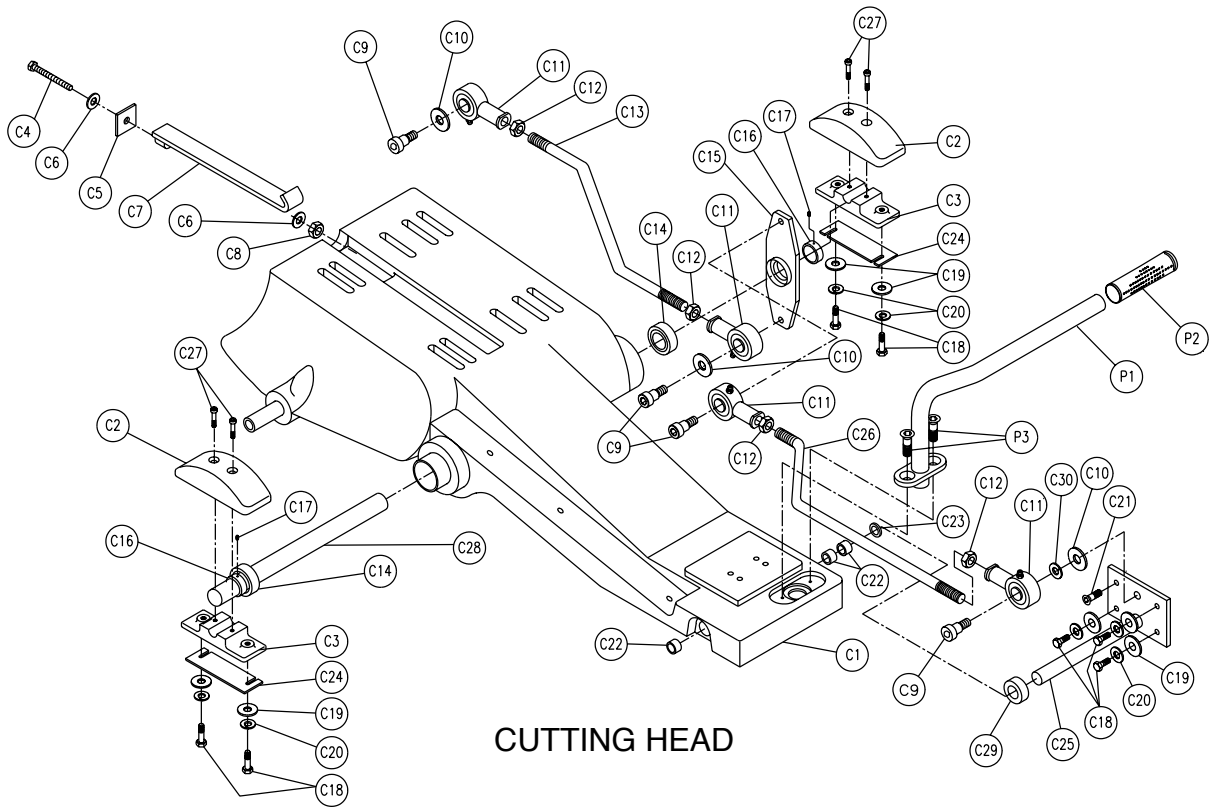

CUTTING HEAD