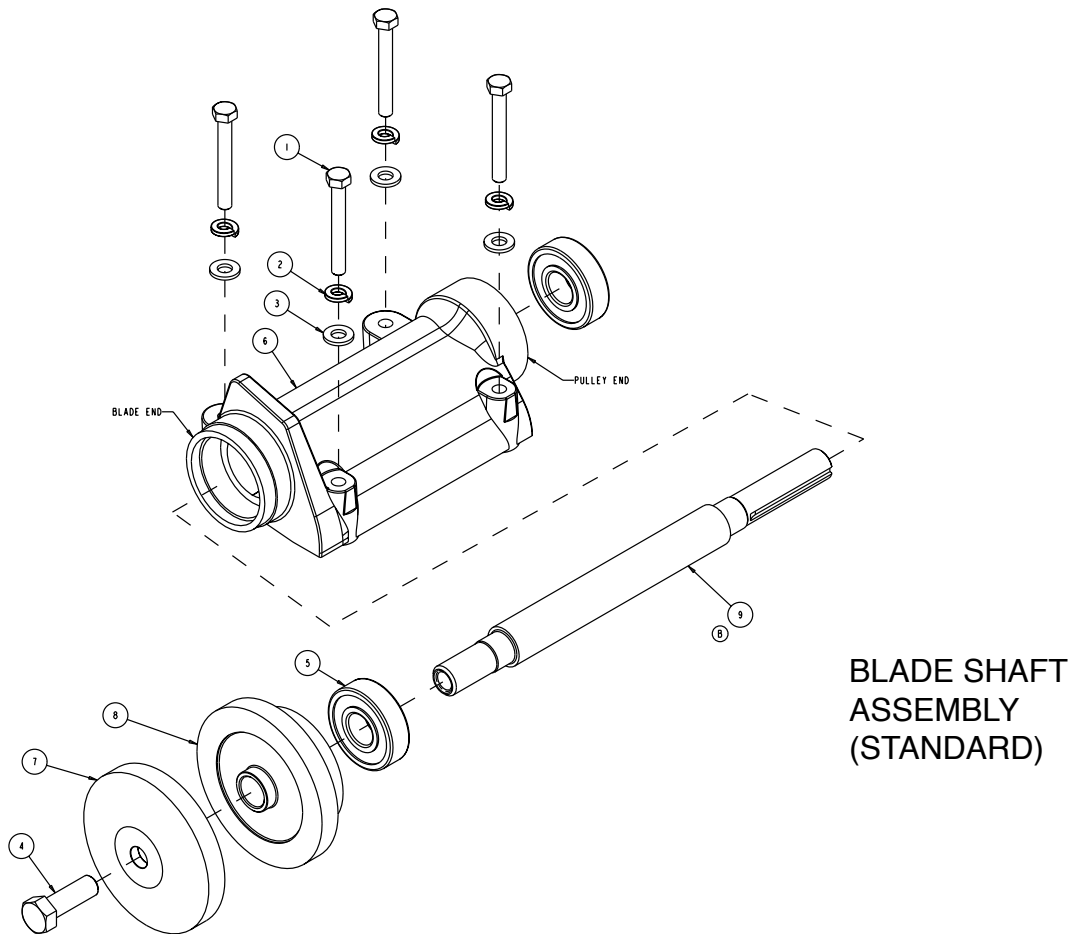

Item	Description	Qty	Part #
	Arbor Assembly Standard	-	161208
1	Screw, Hex HD 5/16 - 18 x 2 - 1/2	4	101675
2	Washer, 5/16 Split Lock	4	151747
3	Washer, 5/16 Sae Flat	4	151754
4	Screw, Hex HD 1/2 - 20 x 1-1/4	1	152122
5	Bearing, Arbor Housing	2	154594
6	Casting, 2000/5000 Arbor - Comp	1	154637
7	Flange, Outer, Masonry, 4"	1	161304
8	Flange, Outer, Masonry, 4"	1	161305
9	Shaft, Blade, 20mm	1	165861