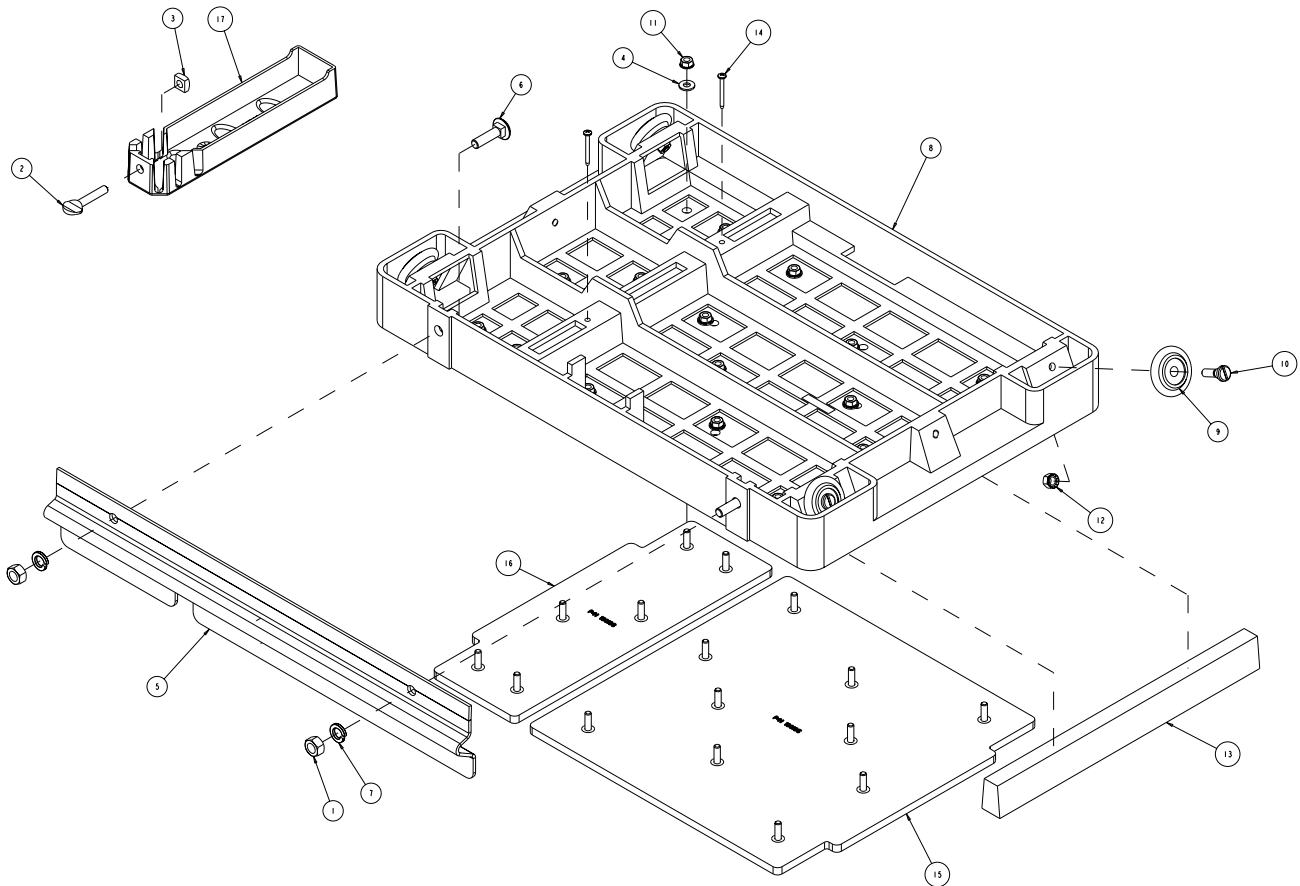

Item	Description	Qty	Part #
	Table Assembly	-	152124
1	Nut, Hex 7/16 - 14	1	150922
2	Screw, thumb 5/16 - 18 x 1 - 1/2	1	151155
3	Nut, Square 5/16 - 18	1	151156
4	Washer, 1/4 Sae Flat	16	151915
5	Rule, Front Stop	1	152126
6	Bolt, Carr. 7/16 - 14 x 1 - 1/4	2	152425
7	Washer, Lock, Split 7/16	2	152424
8	Casing, 5000, Table - Comp	1	152455
9	Wheel, Roller MK-5000, MK1080	4	152493
10	Stud, Roller Wheel	4	152494
11	Nut, Hex W/Wshr, 1/4 - 20	16	153941
12	Nut, Hex, TW, 5/16 - 18	4	153942
13	Wood Strip, Table Insert	1	157748
14	Screw, #8 x 1 - 1/2 Flat HD Phil	2	158157
15	Mat, MK-5000 Table-Lg	1	160165
16	Mat, MK-5000 Table - SM	1	160166
17	Casing, Squaring Arm-Comp	1	231276

TABLE
ASSEMBLY

Item	Description	Qty	Part #
	Table Assembly Deluxe	-	165991
1	Nut, Hex 7/16 - 14	1	150922
2	Screw, thumb 5/16 - 18 x 1 - 1/2	1	151155
3	Nut, Square 5/16 - 18	1	151156
4	Washer, 1/4 Sae Flat	16	151915
5	Rule, Front Stop	1	152126
6	Bolt, Carr. 7/16 - 14 x 1 - 1/4	2	152425
7	Washer, Lock, Split 7/16	2	152424
8	Casing, 5000, Table - Comp	1	152455
9	Wheel, Roller MK-5000, MK1080	4	152455
10	Stud, Roller Wheel	4	152494
11	Nut, Hex W/Wshr, 1/4 - 20	16	153941
12	Nut, Hex, TW, 5/16 - 18	4	153942
13	Wood Strip, Table Insert	1	157748
14	Screw, #8 x 1 - 1/2 Flat HD Phil	2	158157
15	Grip, Handle 7/8 ID	1	158608
16	Mat, MK-5000 Table-LG	1	160165
17	Mat, MK-5000 Table - SM	1	160166
18	Handle, Table	1	165990-L
19	Casing, Squaring Arm-Comp	1	231276

DELUXE
TABLE
ASSEMBLY

Item	Description	Qty	Part #
	Arbor Assembly Standard	-	161208
1	Screw, Hex HD 5/16 - 18 x 2 - 1/2	4	101675
2	Washer, 5/16 Split Lock	4	151747
3	Washer, 5/16 Sae Flat	4	151754
4	Screw, Hex HD 1/2 - 20 x 1-1/4	1	152122
5	Bearing, Arbor Housing	2	154594
6	Casting, 2000/5000 Arbor - Comp	1	154637
7	Flange, Outer, Masonry, 4"	1	161304
8	Flange, Outer, Masonry, 4"	1	161305
9	Shaft, Blade, 20mm	1	165861