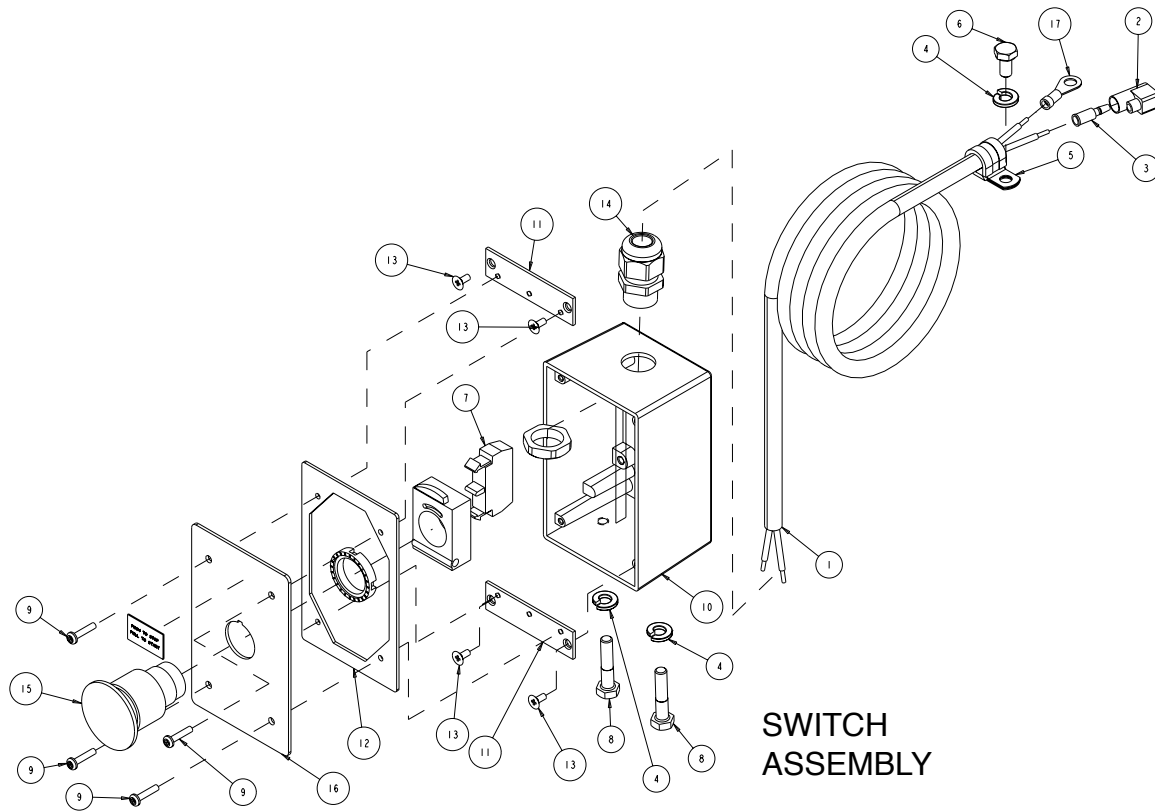

Item	Description	Qty	Part #
	Switch, Emergency Stop, Gasoline	-	162537
1	Cord, Elec. So 16/2	1	152442
2	Connector, Bullet receptacle	1	152425
3	Terminal, Disconnect, Male 5000	1	152426
4	Washer, Lock, Split 1/4	3	152591
5	Clamp, Cushion Loop 3/8"	1	152592
6	Screw, Hex Head 1/4-20 x 1/2	1	152608
7	Contact Block, Normally Open	1	156202
8	Screw, Hex Head 1/4-20 x 1-1/4	2	157145
9	Screw, Pan HD Phil 6-32 x 5/8	4	157393
10	Box, 30A switch (Comp)	4	157393
11	Plate, Mounting, switch	2	159489
12	Gasket, Cover, 30 Amp Switch	2	159489
13	Gasket, Cover, 30 Amp Switch	1	159491
14	Connector, Cord, Liquid Tight	1	159493
15	Assy, Switch Button, Gas	1	162080
16	Cover, Switch, Stop, Gas	1	162080
17	Terminal, 14-16 Ga x 1/4 Ring	1	162538