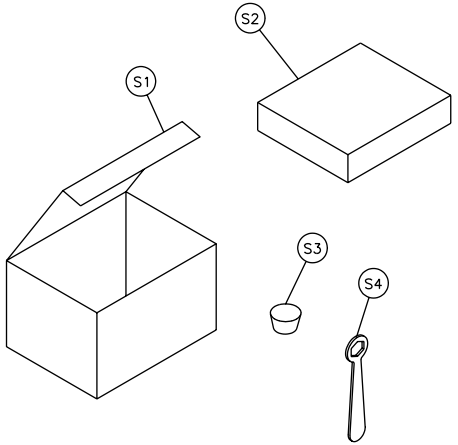

ACCESSORIES