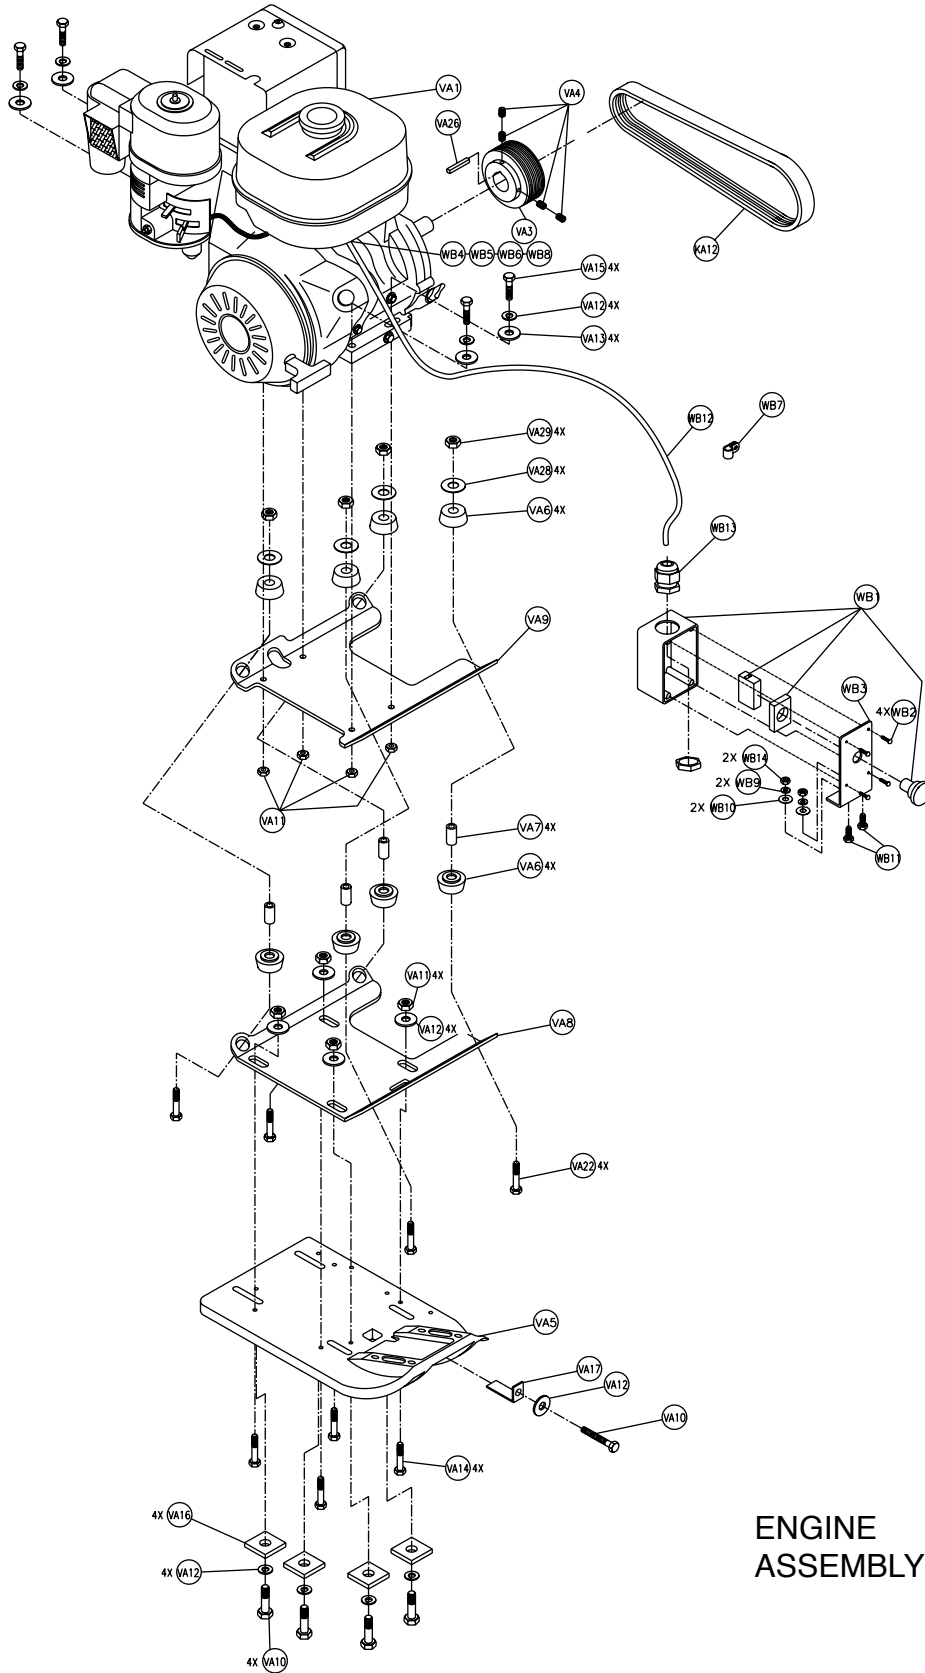

ENGINE ASSEMBLY

Item	Description	Qty	Part #
A	Frames	-	-
A1	Frame, MK-5000 Main	1	155541
B	Pivot Bracket	-	-
B1	Bracket, Elevation Pivot	1	156285
B2	Washer, 3/8 ID x 1-1/2 OD, Fender Washer	2	158523
B3	Screw, 1/4-20 x 1/2 Hex Head	2	152608
B4	Screw, 3/8-16 x 3/4 Hex Head	2	153527
B5	Bumper, 1/4 ID x 1-1/2 OD x 3/4	2	154496
B6	Washer, 1/4 SAE Flat	2	151915
B7	Nut, 1/4-20 Hex	2	151893
B8	Fitting, Grease (zerk)	1	153852
B9	Bushing, 1 x 1-1/4 x 2 MIS	2	154571
B10	Shaft, Pivot Arm MK-5000	1	155880
B11	Screw, 1/4-20 x 1/4 Socket Head Set, Cone point	2	153864
C	Cutting Head MK-5000	-	-
C1A	Casting, Cutting Head (comp)	1	162545
C1B	Assembly, Cutting Head, HD	1	162546
C2	Cover, 5000 Mounting Block (Comp)	2	156265
C3	Casting, 5000, Mounting Block (Comp)	2	155762
C4	Bolt, 3/8- 16 x 4-1/2 Hex Head Tap	1	153110
C5	Washer, 1-1/4 x 1-1/4 Square	1	157567
C6	Washer, 3/8 SAE Flat	2	150923
C7	Strap, Motor Adjustment	1	153611
C8	Nut, 3/8- 16 UNC	1	101188
C9	Screw, 1/2 x 1/2 Socket Head Shoulder	4	151753
C10	Washer, 1/2 SAE Flat	3	150924
C11	Joint, 1/2- 20, Female Spherical (RH)	4	154387
C12	Nut, 1/2- 20 Jam (RH)	4	154460
C13	Arm, Rear Connecting	1	158563
C14	Bearing, Ball 5/8 ID x 1-3/8 OD	2	140004
C15	Crank, Bell	1	157426
C16	Collar, Stop 5/8 ID x 1-1/8 OD x 1/2	2	140012
C17	Screw, 5/16-18 x 1/4, Socket Head Set	2	152607
C18	Screw, 5/16 x 18 x 1, Hex HD Cap	7	151743
C19	Washer, 5/16 SAE Flat	7	151754
C20	Washer, 5/16 Split Lock	7	151747
C21	Screw, 5/16-18 x 1 Flat, Socket HD Cap	1	155552
C22	Bushing, .75 x .875 x 1 Steel	3	160826
C23	Washer, Nylon .75 x 1.25 x .093	2	160827
C24	Shim, Mount Pivot Shaft Various	2	155905
C25	Shaft, Blade Guard Pivot	1	155886
C26	Link Rod, Blade Guard	1	158564
C27	Screw, 1/4- 20 x 1 Socket Head Cap	4	151049
C28	Shaft, Cutting Head Pivot	1	154828
C29	Collar, 3/4 Set	1	153814
C30	Washer, 3/8 Split Lock	1	150925
D	Depth Control	-	-
D1	Housing, Adjustment Shaft	1	152116
D2	Screw, 3/4- 6 x 10-7/8, Depth Control	1	150840