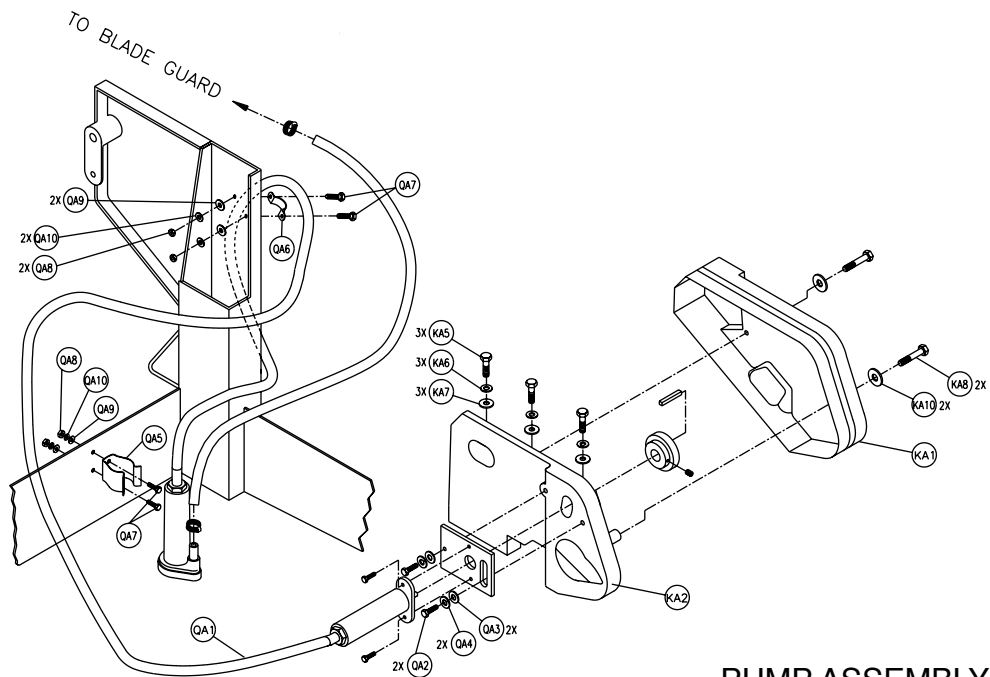

PUMP ASSEMBLY