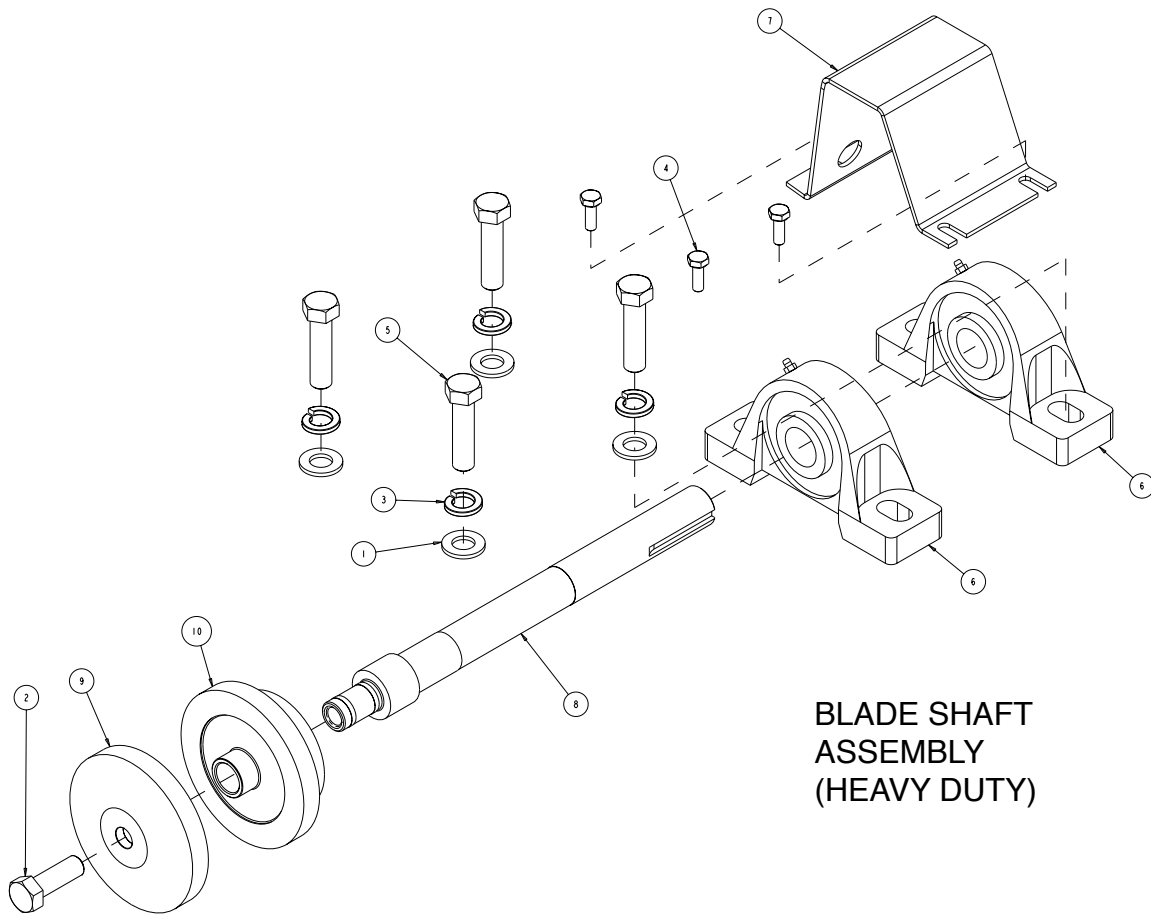

TABLE
ASSEMBLY

Item	Description	Qty	Part #
	Table Assembly Deluxe	-	165991
1	Nut, Hex 7/16 - 14	1	150922
2	Screw, thumb 5/16 - 18 x 1 - 1/2	1	151155
3	Nut, Square 5/16 - 18	1	151156
4	Washer, 1/4 Sae Flat	16	151915
5	Rule, Front Stop	1	152126
6	Bolt, Carr. 7/16 - 14 x 1 - 1/4	2	152425
7	Washer, Lock, Split 7/16	2	152424
8	Casing, 5000, Table - Comp	1	152455
9	Wheel, Roller MK-5000, MK1080	4	152455
10	Stud, Roller Wheel	4	152494
11	Nut, Hex W/Wshr, 1/4 - 20	16	153941
12	Nut, Hex, TW, 5/16 - 18	4	153942
13	Wood Strip, Table Insert	1	157748
14	Screw, #8 x 1 - 1/2 Flat HD Phil	2	158157
15	Grip, Handle 7/8 ID	1	158608
16	Mat, MK-5000 Table-LG	1	160165
17	Mat, MK-5000 Table - SM	1	160166
18	Handle, Table	1	165990-L
19	Casing, Squaring Arm-Comp	1	231276

DELUXE
TABLE
ASSEMBLY

Item	Description	Qty	Part #
	Arbor Assembly Standard	-	161208
1	Screw, Hex HD 5/16 - 18 x 2 - 1/2	4	101675
2	Washer, 5/16 Split Lock	4	151747
3	Washer, 5/16 Sae Flat	4	151754
4	Screw, Hex HD 1/2 - 20 x 1-1/4	1	152122
5	Bearing, Arbor Housing	2	154594
6	Casting, 2000/5000 Arbor - Comp	1	154637
7	Flange, Outer, Masonry, 4"	1	161304
8	Flange, Outer, Masonry, 4"	1	161305
9	Shaft, Blade, 20mm	1	165861

Item	Description	Qty	Part #
	Blade Shaft Assembly Heavy Duty	-	160645
1	Washer, 1/2 Saw Flat	4	150924
2	Screw, Hex HD 1/2 - 20 x 1 - 1.4	1	152122
3	Washer, 1/2 Split Lock	4	153524
4	Screw, Hex HD 1/4 - 20 x 3/8	3	153526
5	Screw, Hex HD 1/2 - 13 x 2	4	153533
6	Bearing, 1.0 ID Pillow Block	2	157924
7	Guard, Shaft 5000D	1	160398
8	Shaft, Blade, Heavy Duty	1	161137
9	Flange, Outer, Masonry, 4"	1	161304
10	Flange, Inner Masonry, 4"	1	161305