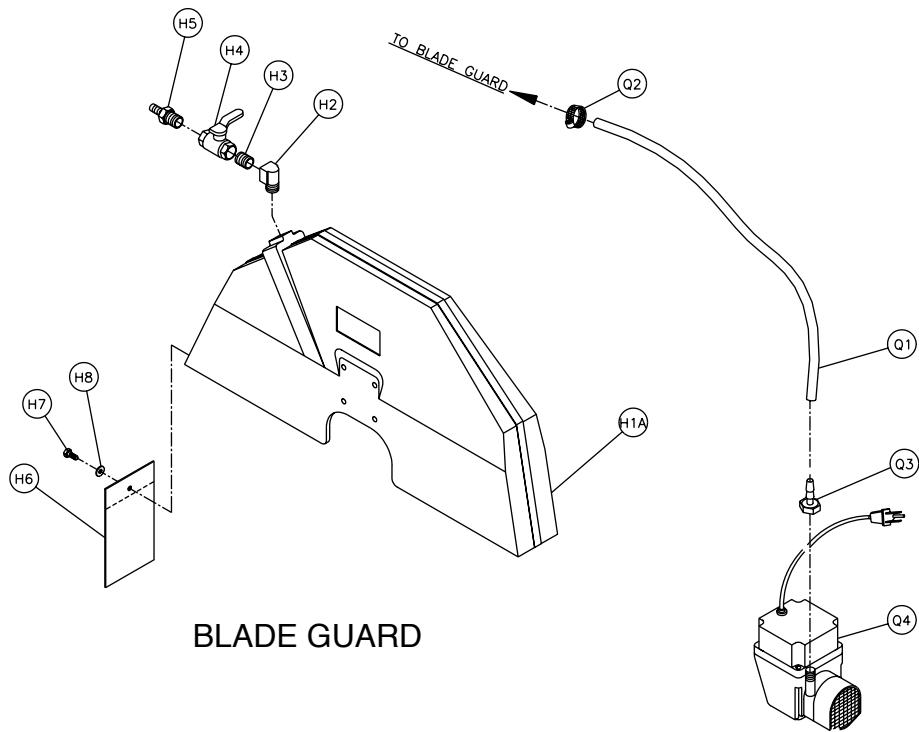

BLADE GUARD