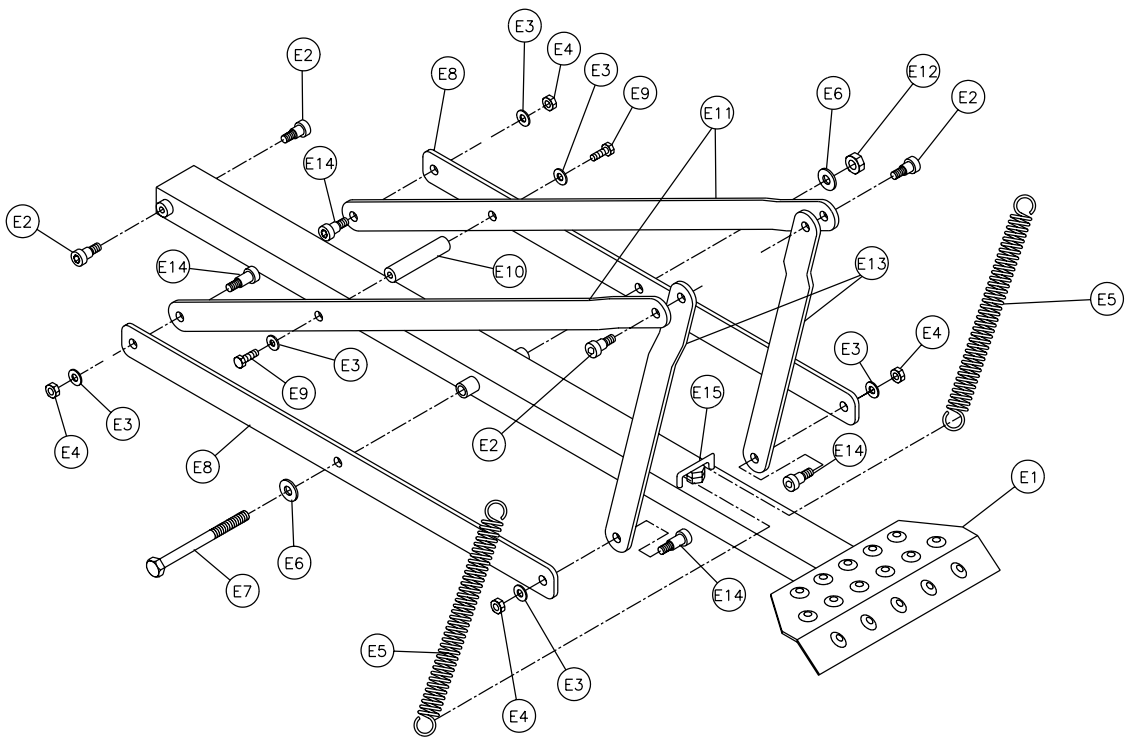

FOOT PEDAL LINKAGE